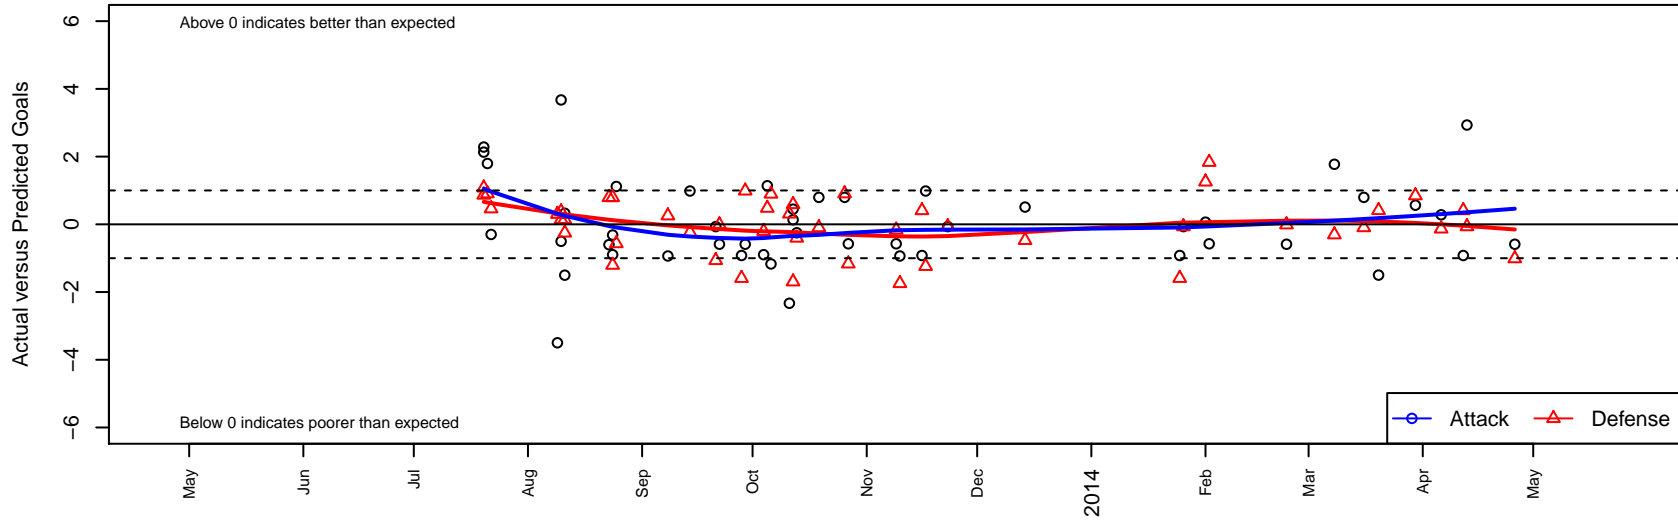

SSC Shadow A G00
Dots are actual minus expected GF (blue circles) and GA (red triangles).
Blue line is smoothed change in attack strength. Red is smoothed change in defense strength.